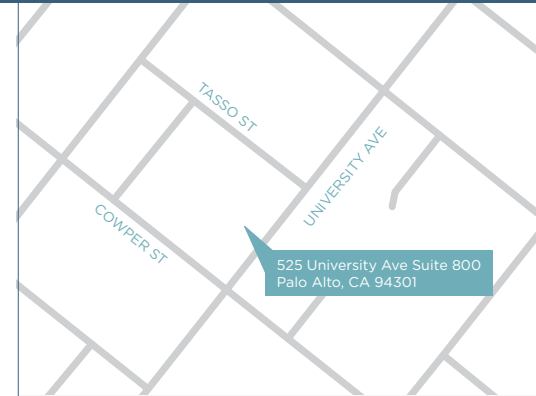

Via 280

- Take Highway 280 South to Sand Hill Road
- Continue on Sand Hill down to the bottom of the hill (you will cross Santa Cruz Ave.) until you reach Arboretum (Nordstrom on the right hand side)
- Turn right on Arboretum
- Follow approximately two blocks and turn left on Palm Drive
- Palm Drive becomes University as you go under the overpass
- Continue on University and turn left on Cowper Street. Parking entrance is on the right. Stop and ask the parking attendant for a parking ticket; they will direct you where to park

Via 280

- Take Highway 280 North to Sand Hill Road
- Continue on Sand Hill down to the bottom of the hill (you will cross Santa Cruz Ave.) until you reach Arboretum (Nordstrom on the right hand side)
- Turn right on Arboretum
- Follow approximately 2 blocks and turn left on Palm Drive
- Palm drive becomes University as you go under the overpass
- Continue on University and turn left on Cowper Street
- Parking entrance is on the right. Stop and ask the parking attendant for a parking ticket; they will direct you where to park

From the East Bay

Via Bay Bridge or San Mateo Bridge

- Once across the bridge follow signs to Highway 101 South
- Take Highway 101 South to University Avenue West
- Continue on University through the residential area toward downtown
- Turn right on Cowper
- Parking entrance is on the right. Stop and ask the parking attendant for a parking ticket; they will direct you where to park.

Via Dumbarton Bridge

- Once across the bridge, follow signs to University Avenue West
- Continue on University through the residential area toward downtown
- Turn right on Cowper
- Parking entrance is on the right. Stop and ask the parking attendant for a parking ticket; they will direct you where to park